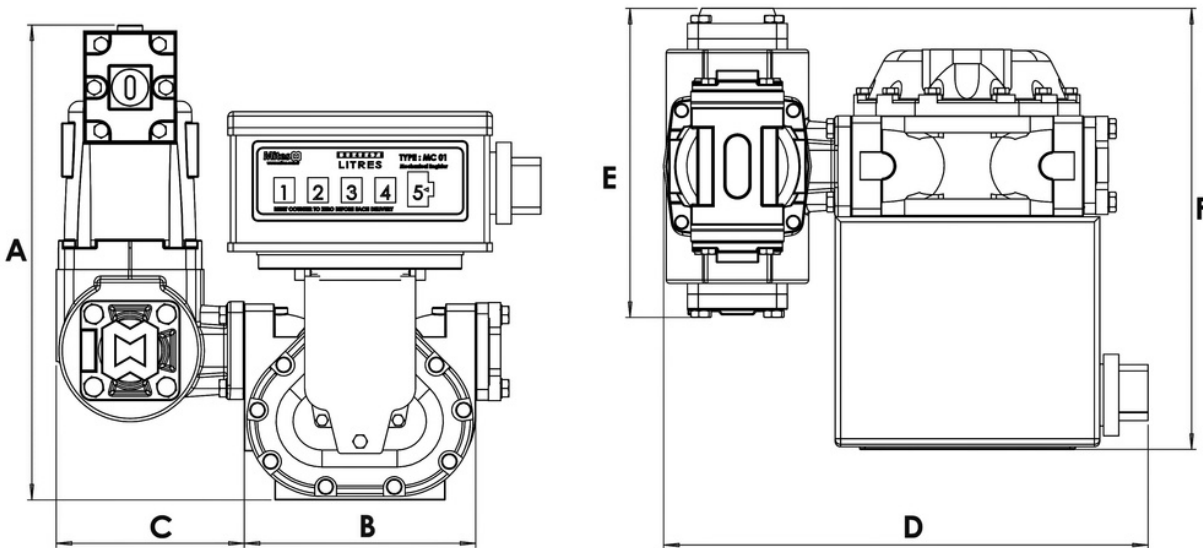

MİTES MTS-40 MN ADBLUE METER

TECHNICAL DATA

- ◆ **Product Type:** Adblue
- ◆ **Flow Rate (Min):** 110 lpm
- ◆ **Flow Rate (Max):** 1100 lpm
- ◆ **Operation Temperature:** -40°C / +70°C
- ◆ **Counter Register:** Mechanical-MC 01
- ◆ **Weight:** 40 kg
- ◆ **Dimensions (WLH):** 430×500×510 mm
- ◆ **Flange Diameter:** 3"
- ◆ **Meter Body:** Anodized Coating

The MTS-40 model adblue meter, produced by the MİTES brand, one of the MLB Group companies, is a meter with positive displacement and high measurement accuracy. It is designed to be used safely wherever adblue measurement is required. When the usage and maintenance instructions are followed, it can be used for many years without any problems and accurate measurements can be taken.

DIMENSIONS (mm)	A	B	C	D	E	F
	510	280	200	500	300	430